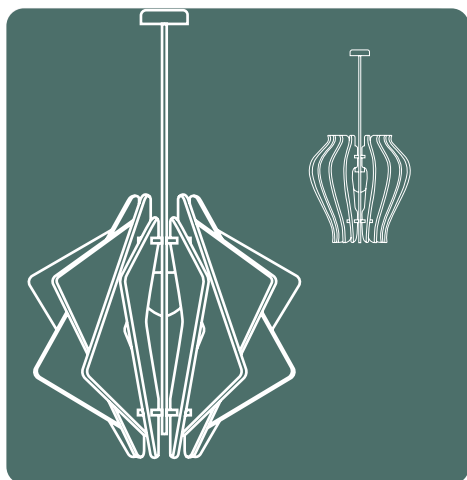

KINÔ

Acoustic suspension

myo

AESTHETIC BENEFITS

Iconic and elegant design
2 elegant and timeless colors
or fabric-covered (28 colours)
3 shapes / 5 variations
Option: lighting

TECHNICAL BENEFITS

Certified acoustic performance:
 $\alpha_w = 0,85$ - Class B - Test report α_w
Easy to install
Transport in flat packs
Easy and simple assembly
Product adaptation on request

MYO_FP-05.2023

5 YEARS
Guarantee

OEKO-TEX®
CONFIDENCE IN TEXTILES
STANDARD 100

Since 2022

KINÔ

Acoustic suspension

Elegant and functional, the KINÔ suspension is an acoustic object designed to reduce the reverberation in your spaces. Add a bulb and it diffuses a cosy atmosphere like light. Available in multiple shapes: raw or covered with colored and felted fabrics, it brings an incomparable modern touch in all spaces. Made of recycled plastic bottles, this PET product is 100% recyclable.

FIXINGS	FINISHES	OPTION	FABRIC FINISH OPTIONAL
SUSPENSION	<p>PET Thickness: 12mm</p> 	<p>LIGHTING Black cable (1 m) + black PVC bell (supplied) + E27 socket</p> <p>Bulb not supplied</p>	<p>PET coated with HUSH fabric in the same colour on 2 sides:</p> <p>HUSH 28 colors</p> <p>80% polyester/20% viscose</p>
	<p>2 COLORS Light grey (GY04) Dark grey (GY06)</p> 		