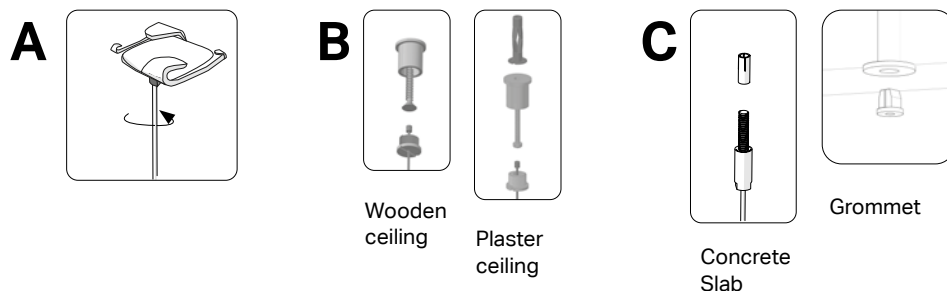

NF EN ISO 354

LUGN

Acoustic cube

myo-solutions.com

Dimensions & Average weights

	AVERAGE WEIGHTS (KG) WITHOUT PACKAGING
310x310x310 mm	0,5
500x500x500 mm	1,5

Fixing systems

Provided cable length:
1,5 to 2m