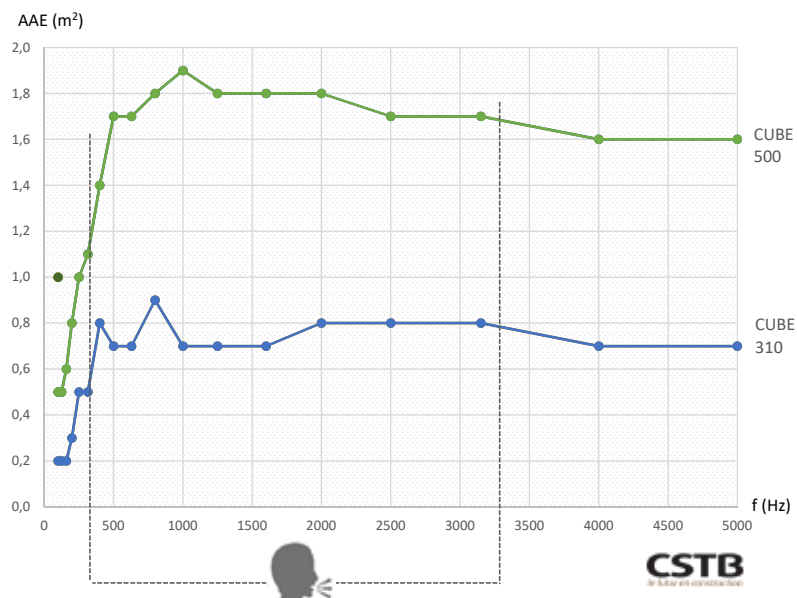

LUGN

Acoustic cube

The Lugn acoustic cube consists of an acoustic absorbent covered with a fabric cover. It's suspended by a cable from the ceiling.

FIXING	FABRIC FINISHES		
Vertical suspension	TWIST Trevira CS	TWIST MELANGE Trevira CS	HUSH 80% polyester 20% viscose
Single cable (height adjustable)	18 colors	17 colors	28 colors

Product Adaptation

A different finish in a fabric other than those offered by myO is possible after validation of the technical and dimensional characteristics.

The fixing kits can be adapted according to your installation constraints.

Acoustic

The Equivalent Absorption Area (EAA) of an element (A) is expressed in sqm. It characterises the absorbcy of the element per frequency band: the higher the value, the greater the absorbcy of the element.

f (Hz)	EAA (m²) CUBE	
	310	500
100	0,2	0,5
125	0,2	0,5
160	0,2	0,6
200	0,3	0,8
250	0,5	1,0
315	0,5	1,1
400	0,8	1,4
500	0,7	1,7
630	0,7	1,7
800	0,9	1,8
1000	0,7	1,9
1250	0,7	1,8
1600	0,7	1,8
2000	0,8	1,8
2500	0,8	1,7
3150	0,8	1,7
4000	0,7	1,6
5000	0,7	1,6

NF EN ISO 354