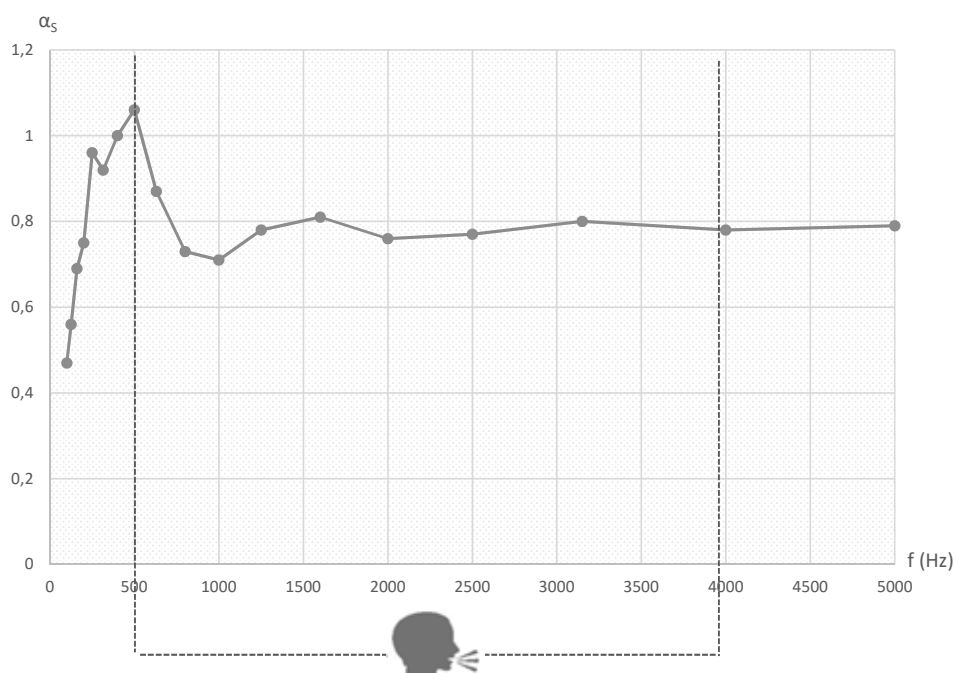

KINÔ

Acoustic suspension

myo-solutions.com

Acoustic

The Equivalent Absorption Area (EAA) of an element (A) is expressed in sqm. It characterises the absorbency of the element per frequency band: the higher the value, the greater the absorbency of the element.

f (Hz)	α_w
	PANEL 9 mm
100	0,47
125	0,56
160	0,69
200	0,75
250	0,96
315	0,92
400	1,00
500	1,06
630	0,87
800	0,73
1000	0,71
1250	0,78
1600	0,81
2000	0,76
2500	0,77
3150	0,80
4000	0,78
5000	0,79

NF EN ISO 354

Assembly

To allow careful assembly, myO products are delivered with: assembly instructions + a pair of cotton gloves.